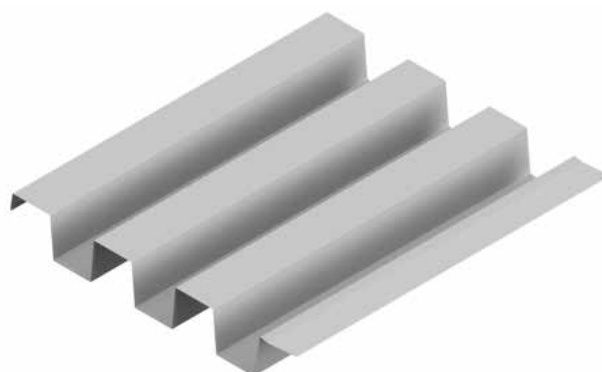

ARCHITECTURAL
SOLUTIONS

NINELINE

Architectural
Wall Cladding

NINELINE™ Box

 **STRATCO**

NINELINE™ Box

A stylish geometric reinterpretation of a conventional corrugated profile.

The box shape is an enduring shape that has great aesthetic appeal. With a 90mm rib height, the profile offers style and functionality such as better air and condensation management. Suitable for all commercial and residential projects.

Features at a glance:

- Rib Height: 90mm
 - Coverage: 590mm
 - BMT: 0.55mm
 - Fixing Method: Pierced Fix
 - Maximum Length: 6.0m
 - Minimum Length: 0.3m
 - Available in Colorbond® Standard, Matt Finish, ULTRA, Metallic and Stratco Bronze.
-

NINELINE™ Box

TECHNICAL INFORMATION:

For all specification and detailing information scan the QR code.

APPLICATION:

- Wall cladding
- Sheds

1300 288 598 | stratco-arc.com.au

Scan this QR code to

find a Stratco near you.