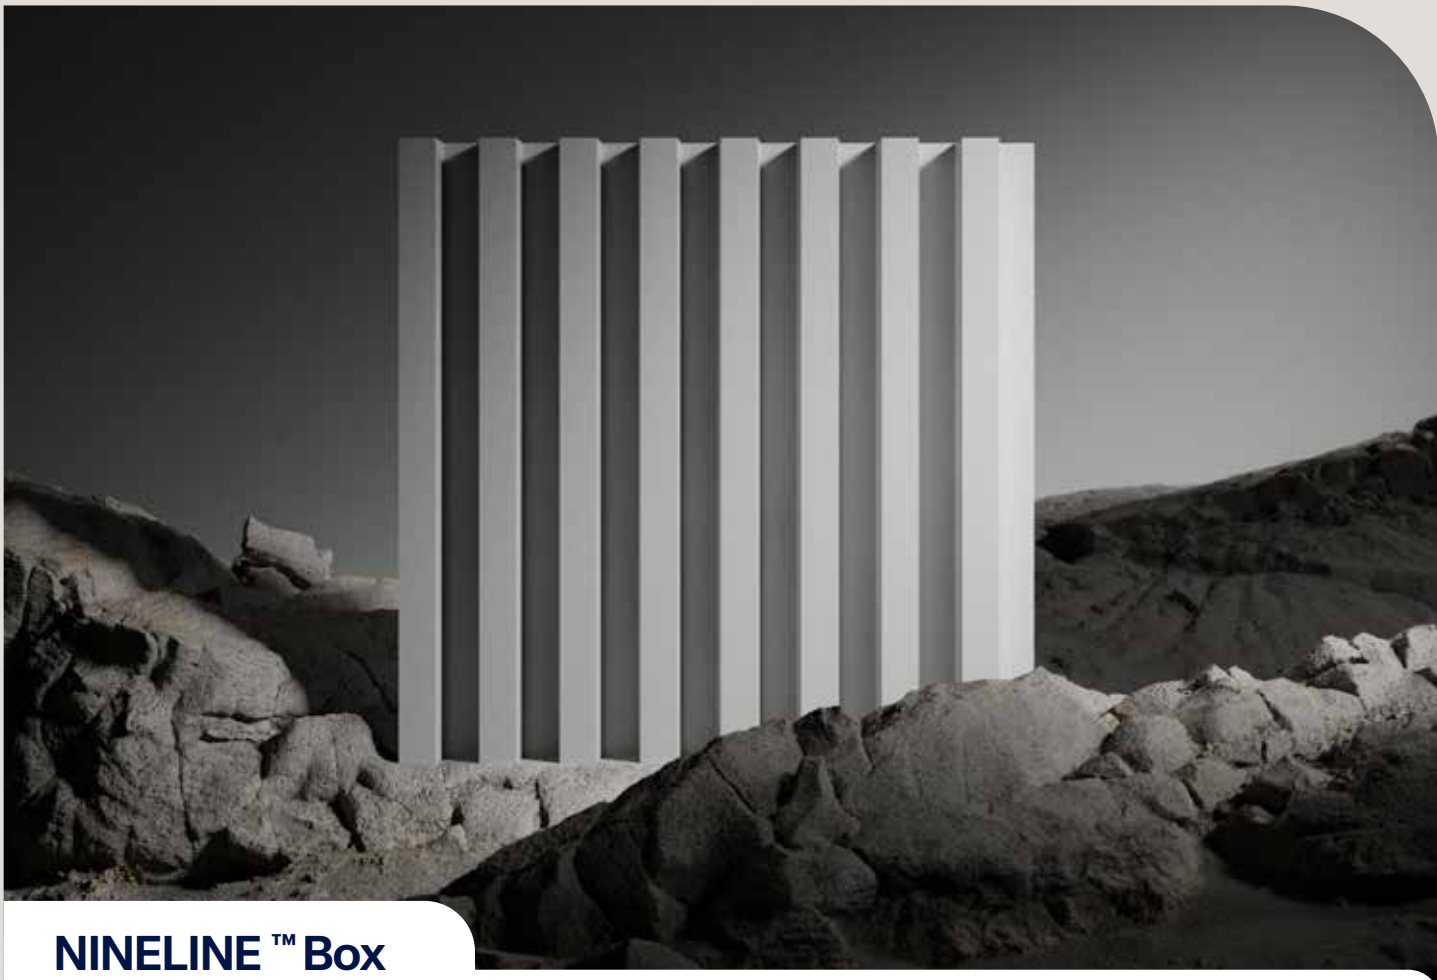

ARCHITECTURAL
SOLUTIONS

NINELINE

Architectural
Wall Cladding

NINELINE™ Box

 **STRATCO**

NINELINE™ Box

A stylish geometric reinterpretation of a conventional corrugated profile.

The box shape is an enduring shape that has great aesthetic appeal. With a 90mm rib height, the profile offers style and functionality such as better air and condensation management. Suitable for all commercial and residential projects.

Features at a glance:

- Rib Height: 90mm
 - Coverage: 590mm
 - BMT: 0.55mm
 - Fixing Method: Pierced Fix
 - Maximum Length: 6.0m
 - Minimum Length: 0.3m
 - Available in Colorbond® Standard, Matt Finish, ULTRA, Metallic and Stratco Bronze.
-