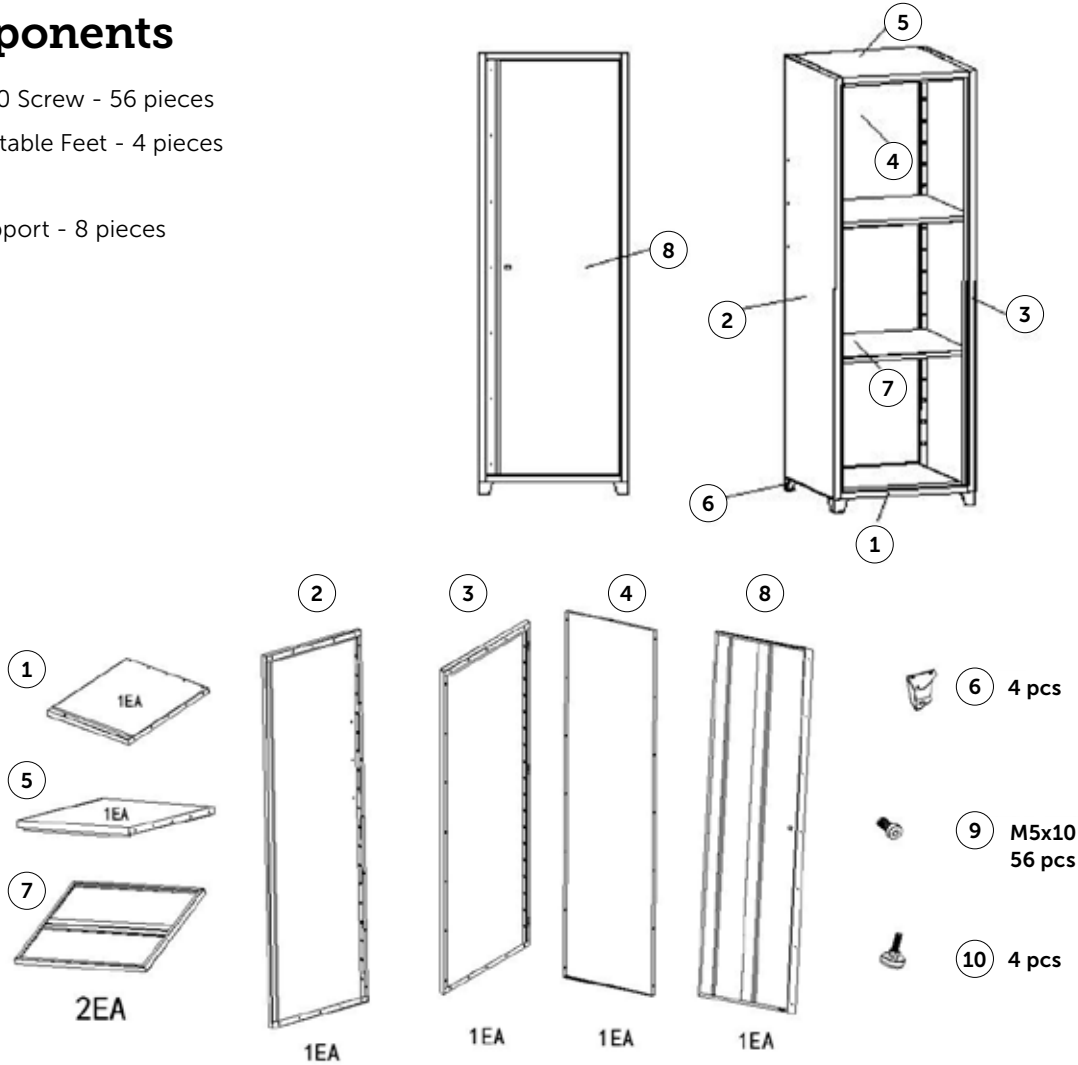

THANK YOU FOR PURCHASING YOUR PLATINUM LH 1 DOOR CABINET.

Please carefully read and follow these instructions to assemble your cabinet.

ENSURE PROTECTIVE EYEWEAR AND GLOVES ARE WORN WHEN ASSEMBLING THIS UNIT.

Components

- ⑨ M5x10 Screw - 56 pieces
- ⑩ Adjustable Feet - 4 pieces
- Shelf Support - 8 pieces

Step 1

Step 2

Step 3