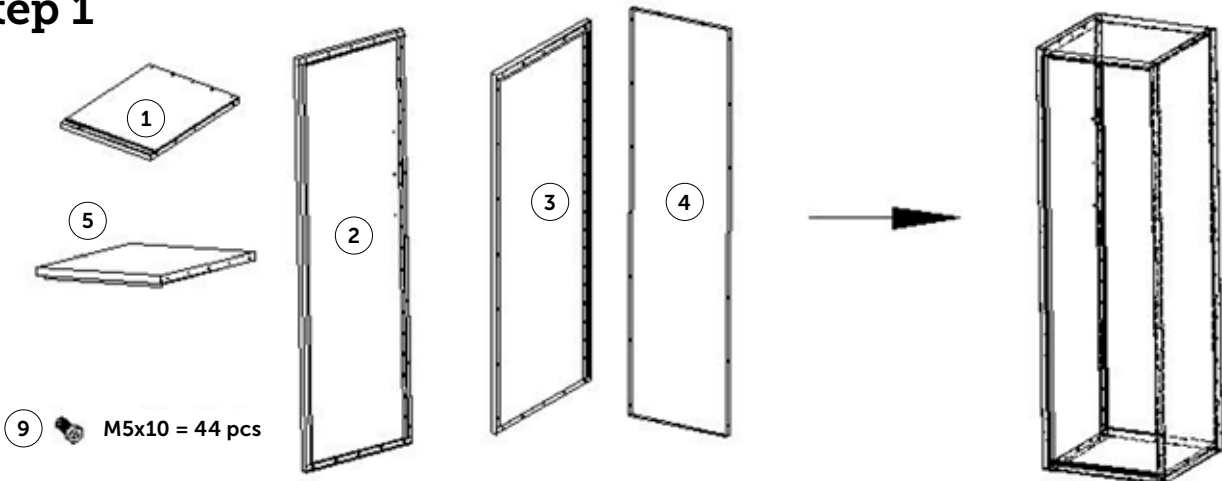

THANK YOU FOR PURCHASING YOUR PLATINUM LH 1 DOOR CABINET.

Please carefully read and follow these instructions to assemble your cabinet.

ENSURE PROTECTIVE EYEWEAR AND GLOVES ARE WORN WHEN ASSEMBLING THIS UNIT.

Components

- ⑨ M5x10 Screw - 56 pieces
- ⑩ Adjustable Feet - 4 pieces
- Shelf Support - 8 pieces

Step 1

Step 2

Step 3