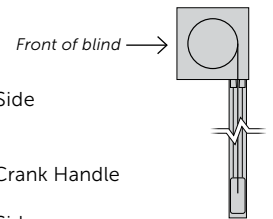

BLIND STYLE:

- REGENT (fully restrained)
- WINDSOR (wire guided)
- Headbox (or enclosed or cassette - 3.0m max. drop)

LOCKING OPTIONS:

- ULTRA Lock
- Manual Lock
- ULTRA Lock
- Spring Clip
- Strap & Buckle
- Open (no headbox - up to 4.0m drop)

Measure squareness of opening, particularly vertical sides.

Measure all openings: 3 widths and 3 drops.

NOTE: Blinds greater than 3000mm wide or greater than 3000mm drop may require a join in the fabric.

Drop is measured from top of head box in final position.

DRIVE MECHANISM: (NOTE: Spring Assisted not available for straight drop blinds)

- Manual - Spring Assisted
- Manual - Crank Driven
- Motor Driven
- D-Handle
- 1.5m Hook
- Crank connection side (looking from front of blind)
- Gearbox
- 1.0m Crank Handle
- 1.5m Crank Handle
- 2.0m Crank Handle
- Motor Connection Side (looking from front of blind)
- Left Side
- Right Side
- Left Side
- Right Side
- Ambient Remote Motor (Hand Held Remote)
- 5 Channel
- 15 Channel
- Somfy Remote Motor
- 1 Channel
- 4 Channel
- 16 Channel