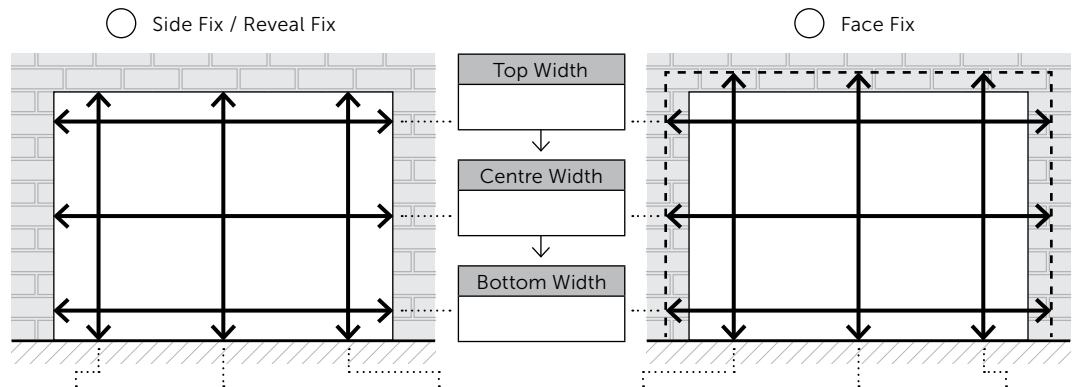

FINAL BLIND SIZE:

Width mm
 (max. 5000mm)

Drop mm
 (max. 4000mm)

Please read instructions about converting measurements to final blind sizes.
 Width is actual cut size of head box - no deductions or allowances are made.

BLIND STYLE:

- REGENT (fully restrained)
- WINDSOR (wire guided)
- Headbox (or enclosed or cassette - 3.0m max. drop)

LOCKING OPTIONS:

- ULTRA Lock
- Manual Lock
- ULTRA Lock
- Spring Clip
- Strap & Buckle
- Open (no headbox - up to 4.0m drop)

Measure squareness of opening, particularly vertical sides.

Measure all openings: 3 widths and 3 drops.

NOTE: Blinds greater than 3000mm wide or greater than 3000mm drop may require a join in the fabric.