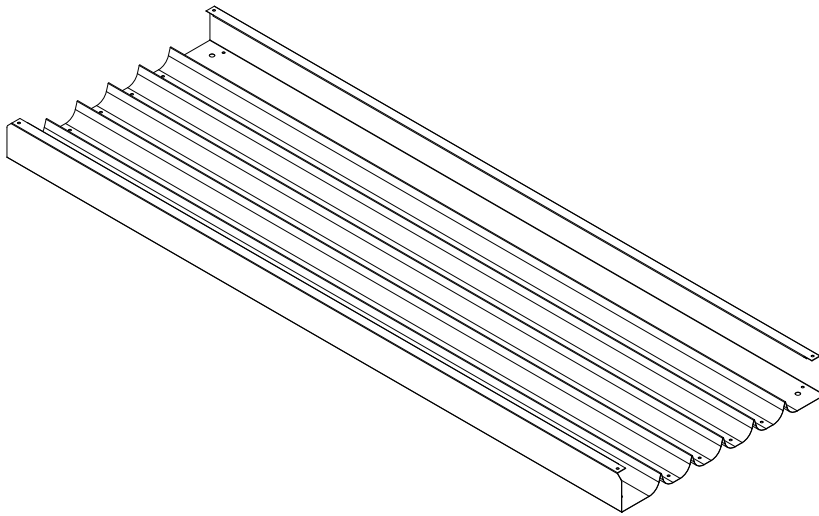

Stratco Oreyray NQ2

Core Tray Assembly Guide

Oreyray Components:

x 1

x 2

x 4 (Optional)

x 16 (1/8" Steel)

Stratco Oretray NQ2 Core Tray Assembly Guide

Assembly:

+61 1300 701 924
coretrays@stratco.com.au
stratco.com.au

All brands and logos/images accompanied by © or ™ are trade marks of Stratco (Australia) Pty Limited. © Copyright April 2024

How To.