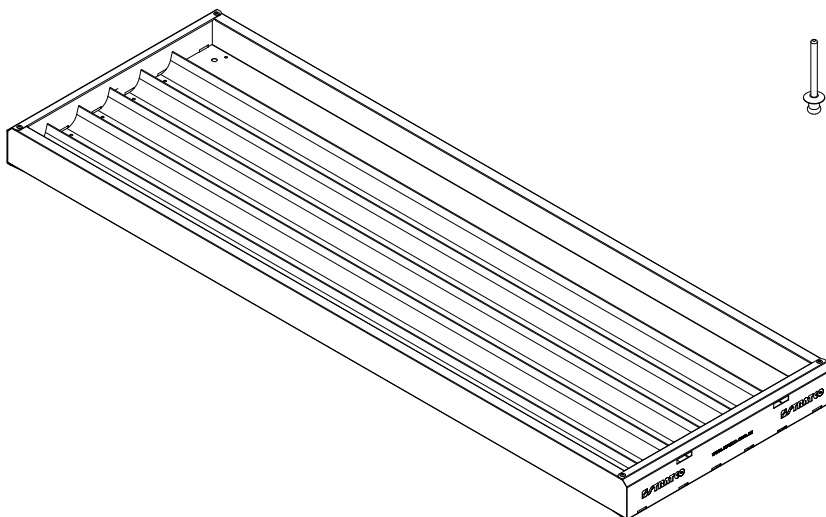

Stratco Oreyray NQ2

Core Tray Assembly Guide

Oreyray Components:

x 1

x 2

x 4 (Optional)

x 16 (1/8" Steel)

Stratco Oretray NQ2 Core Tray Assembly Guide