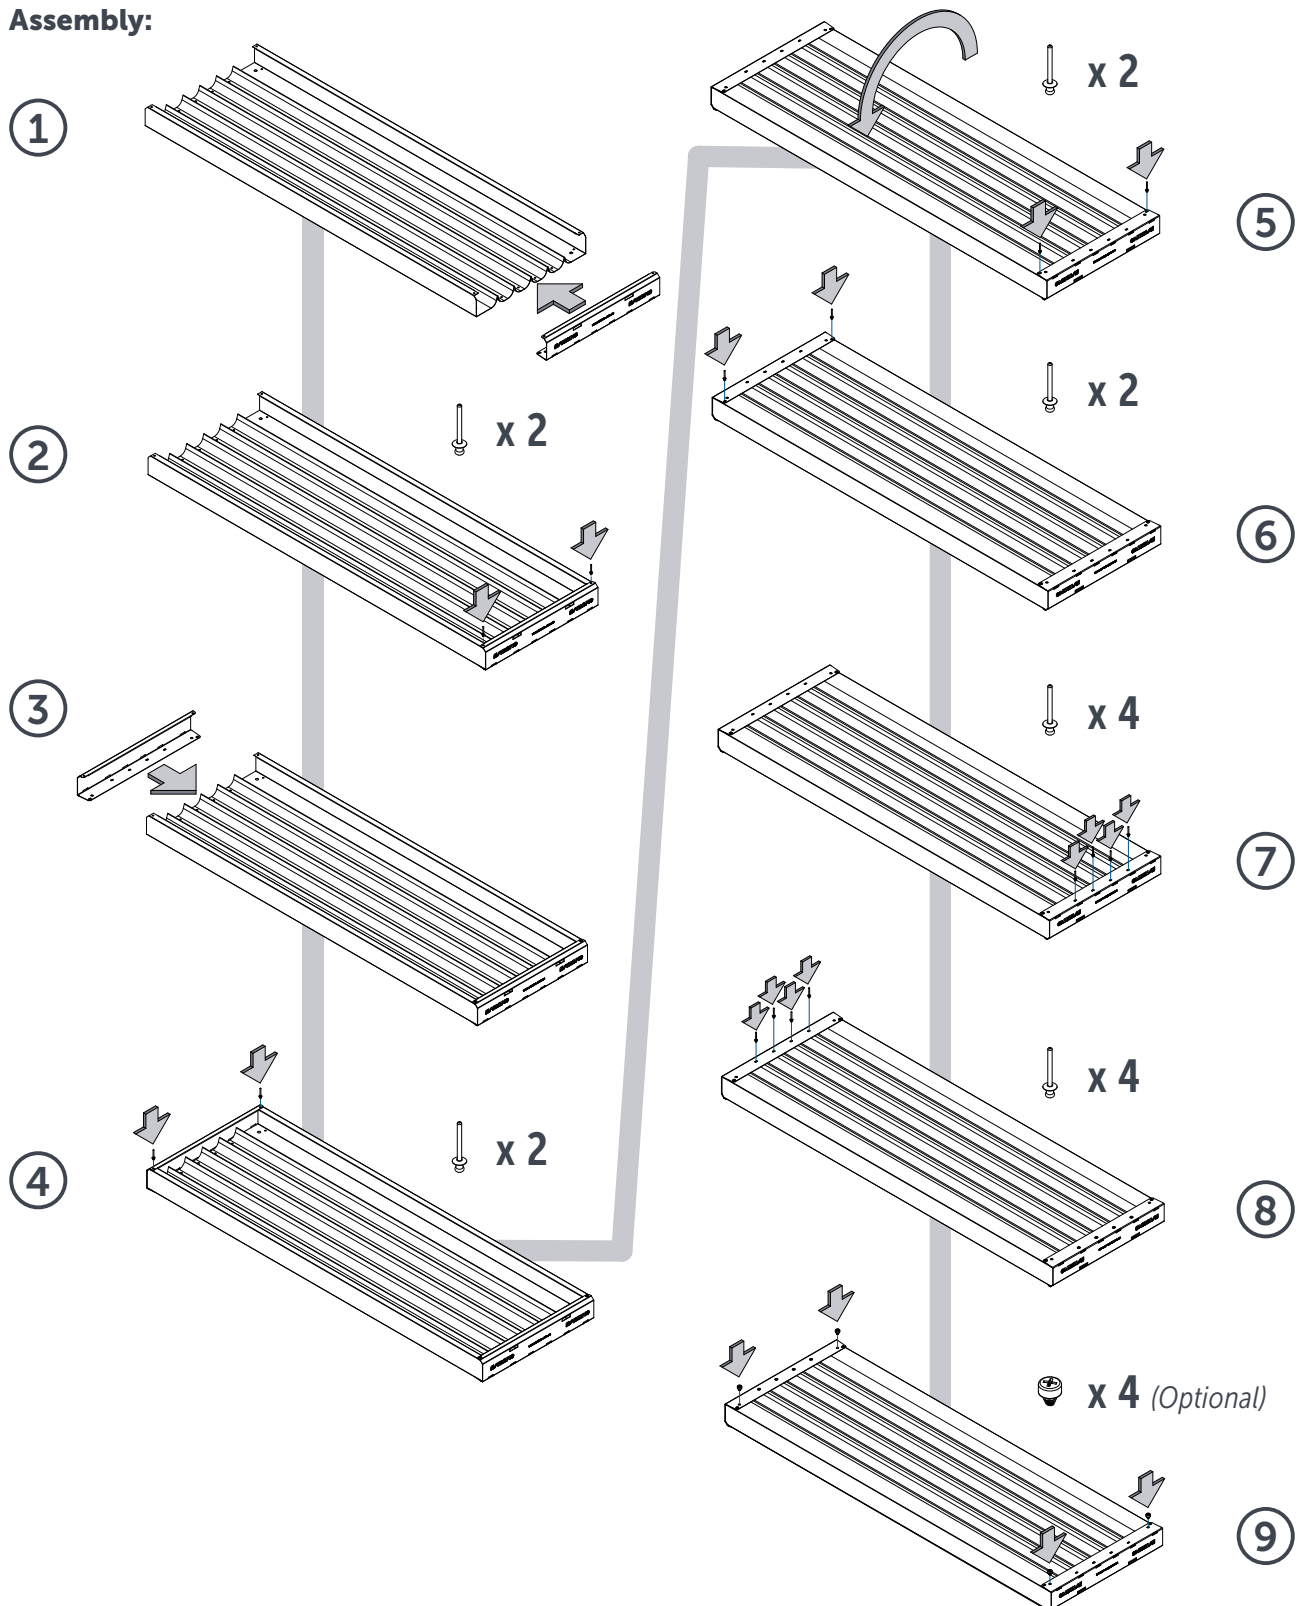

Stratco Oreyray NQ2

Core Tray Assembly Guide

Oreyray Components:

x 1

x 2

x 4 (Optional)

x 16 (1/8" Steel)

Stratco Oretray NQ2 Core Tray Assembly Guide

Assembly:

+61 1300 701 924
coretrays@stratco.com.au
stratco.com.au

All brands and logos/images accompanied by © or ™ are trade marks of Stratco (Australia) Pty Limited. © Copyright April 2024

How To.