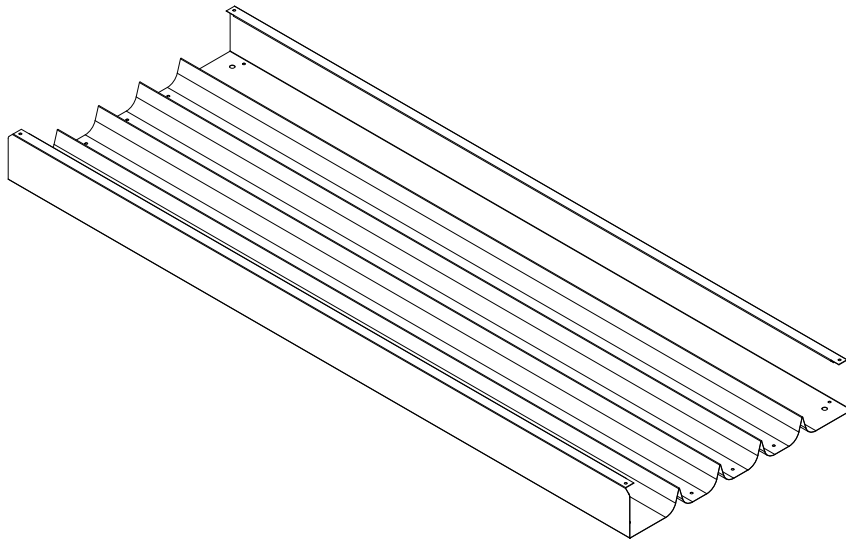

Stratco Oretray HQ

Core Tray Assembly Guide

Oretray Components:

x 1

x 2

x 4 (Optional)

x 14 (1/8" Steel)

Stratco Oretray HQ Core Tray Assembly Guide

Assembly:

+61 1300 701 924
coretrays@stratco.com.au
stratco.com.au

All brands and logos/images accompanied by © or ™ are trade marks of Stratco (Australia) Pty Limited. © Copyright April 2024

How To.