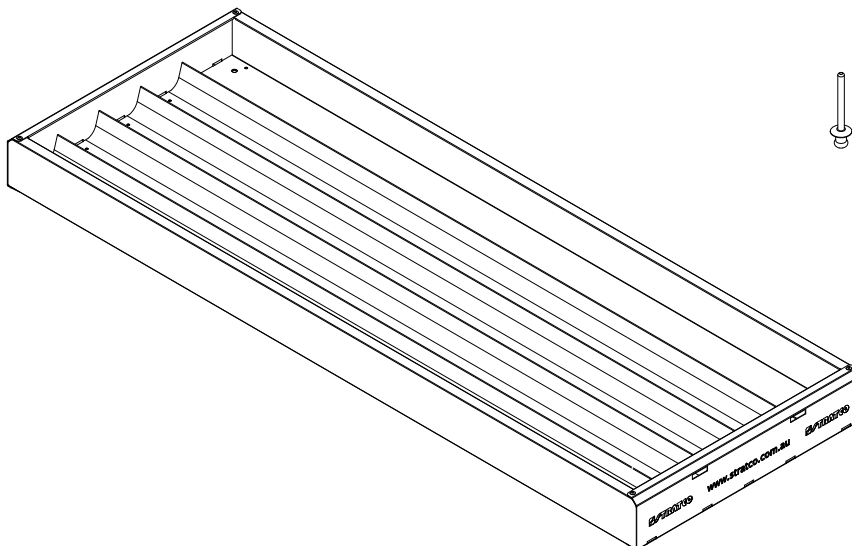

Stratco Oretray HQ

Core Tray Assembly Guide

Oretray Components:

x 1

x 2

x 4 (Optional)

x 14 (1/8" Steel)

Stratco Oretray HQ Core Tray Assembly Guide