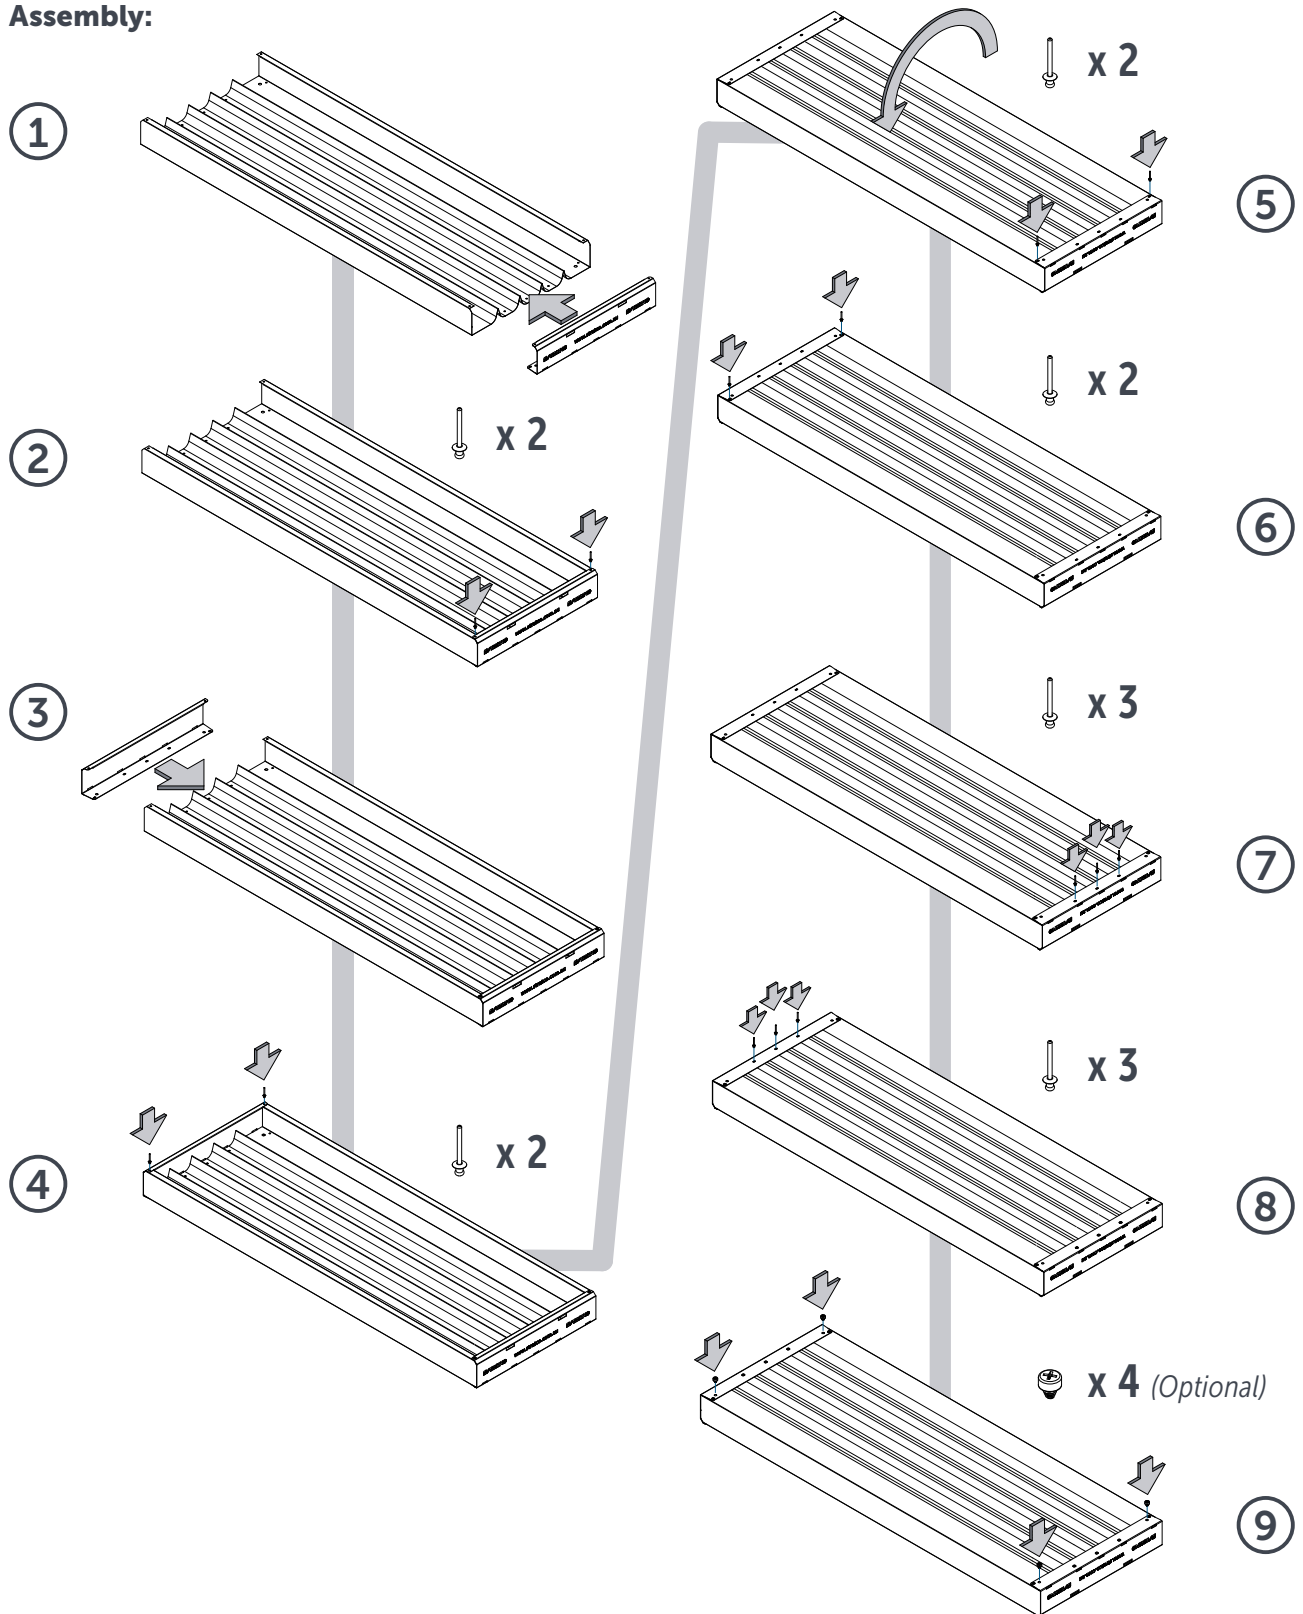

Stratco Oretray HQ

Core Tray Assembly Guide

Oretray Components:

x 1

x 2

x 4 (Optional)

x 14 (1/8" Steel)

Stratco Oretray HQ Core Tray Assembly Guide

Assembly:

+61 1300 701 924
coretrays@stratco.com.au
stratco.com.au

All brands and logos/images accompanied by © or ™ are trade marks of Stratco (Australia) Pty Limited. © Copyright April 2024

How To.