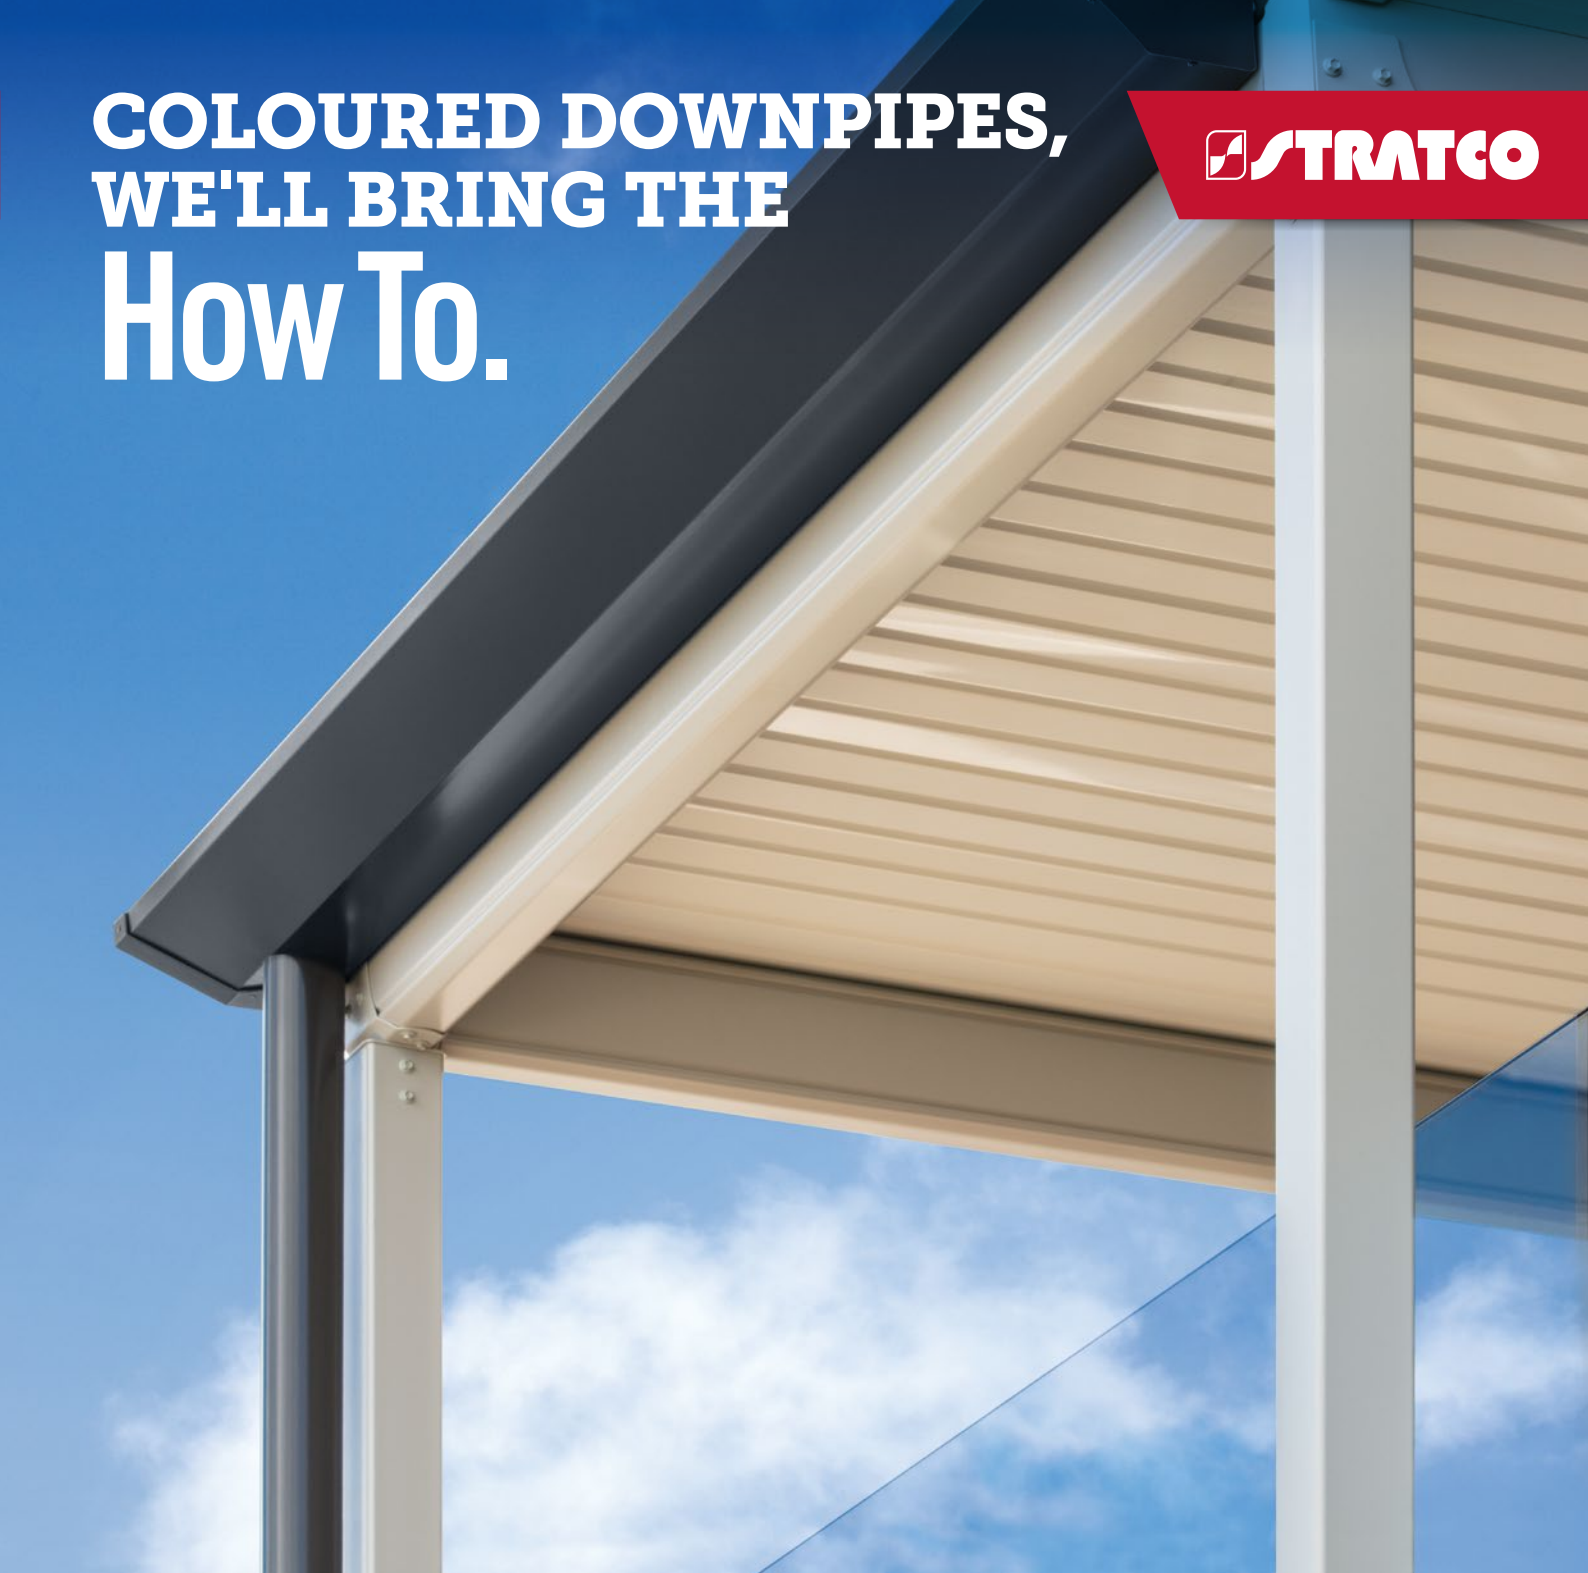

**COLOURED DOWNPIPES,
WE'LL BRING THE
How To.**

STRATCO

PVC DOWNPIPE SYSTEM

COLOURED PVC DOWNPIPE SYSTEM FOR PATIOS AND HOUSING

PVC DOWNPIPE SYSTEM

COLOURED PVC DOWNPIPE

LOOKS BETTER FOR LONGER

Stratco PVC downpipes are co-extruded with an exceptional high gloss exterior grade finish, providing superior, long lasting protection and colour to any outdoor area or building.

Stratco colour PVC downpipes are sturdy:

- 100 times more scratch resistant than painted PVC
- 50 times more scratch resistant than painted steel
- PVC is extremely tough and long-lasting
- Requires little maintenance and won't rust
- Resists impacts - won't dent like painted steel downpipes.

REDUCED COST & COMPLEXITY

PVC downpipes are easy to join and require no expert trades - simply prime and glue. They are designed to integrate seamlessly with stormwater systems without any additional adaptors.

COLOUR CHOICE

PVC downpipe system components are available in a choice of Off White, Smooth Cream, Merino, Slate Grey or Gun Metal Grey to match popular patio and housing finishes.

"Coloured PVC downpipe has a timeless appeal combined with strength & versatility"