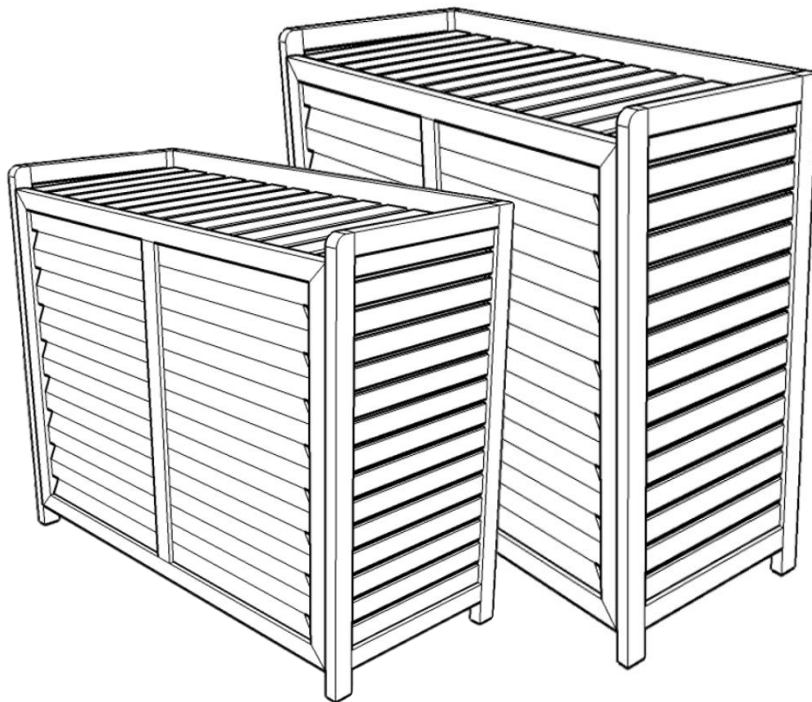

# Louvre Front Air-Con Cover

(Standard or Large)

To assemble:

1-2 people

OR

What is included:

A x 1 pc

B x 1 pc

C x 1 pc

D x 2 pcs

E x 10pcs

1.

2.

\*Each 'D' panel has a wooden stopper on one side near the base, this is to face **inwards**.

3.

4.

'C' panel rests on top of the stoppers on the 'D' panels